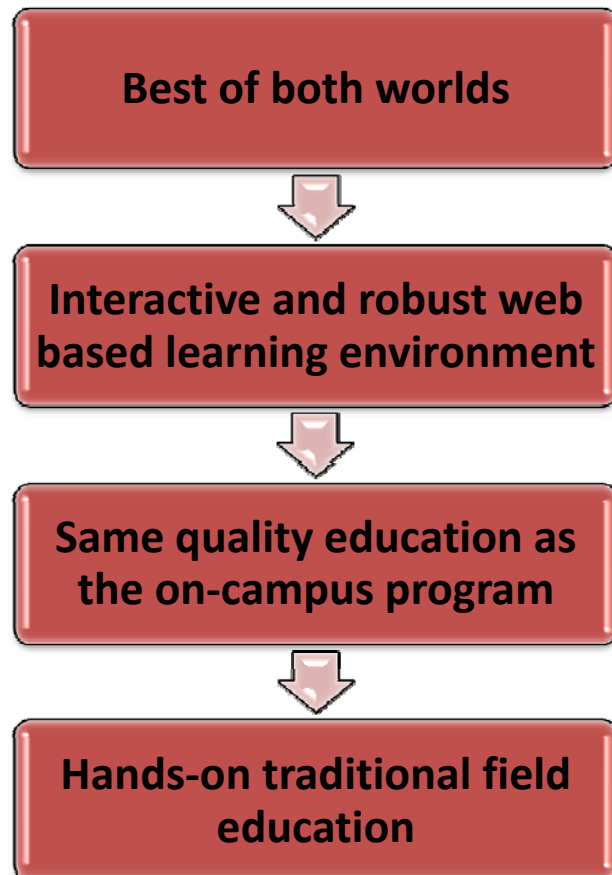

The MSW@USC

MSW@USC Field Education Network

Field Placement Sites

- 50% of a student's time in direct practice
- 6-10 cases

Field Instructors

- MSW from an accredited school of social work
- At least two years post-master's social work experience